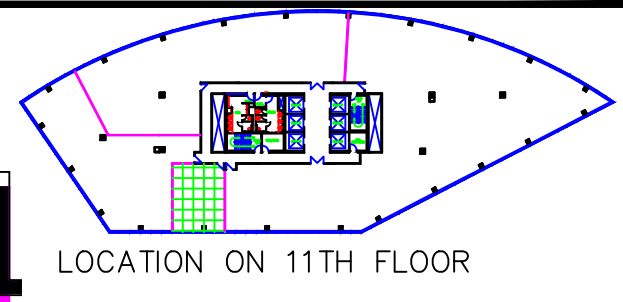

SUITES 1160
819 SF USABLE
917 SF RENTABLE

40 CORPORATE WOODS
9401 Indian Creek Parkway
Overland Park, Kansas 66210

BLOCK REAL ESTATE SERVICES, LLC
913.451.4466
www.corporatewoods.com