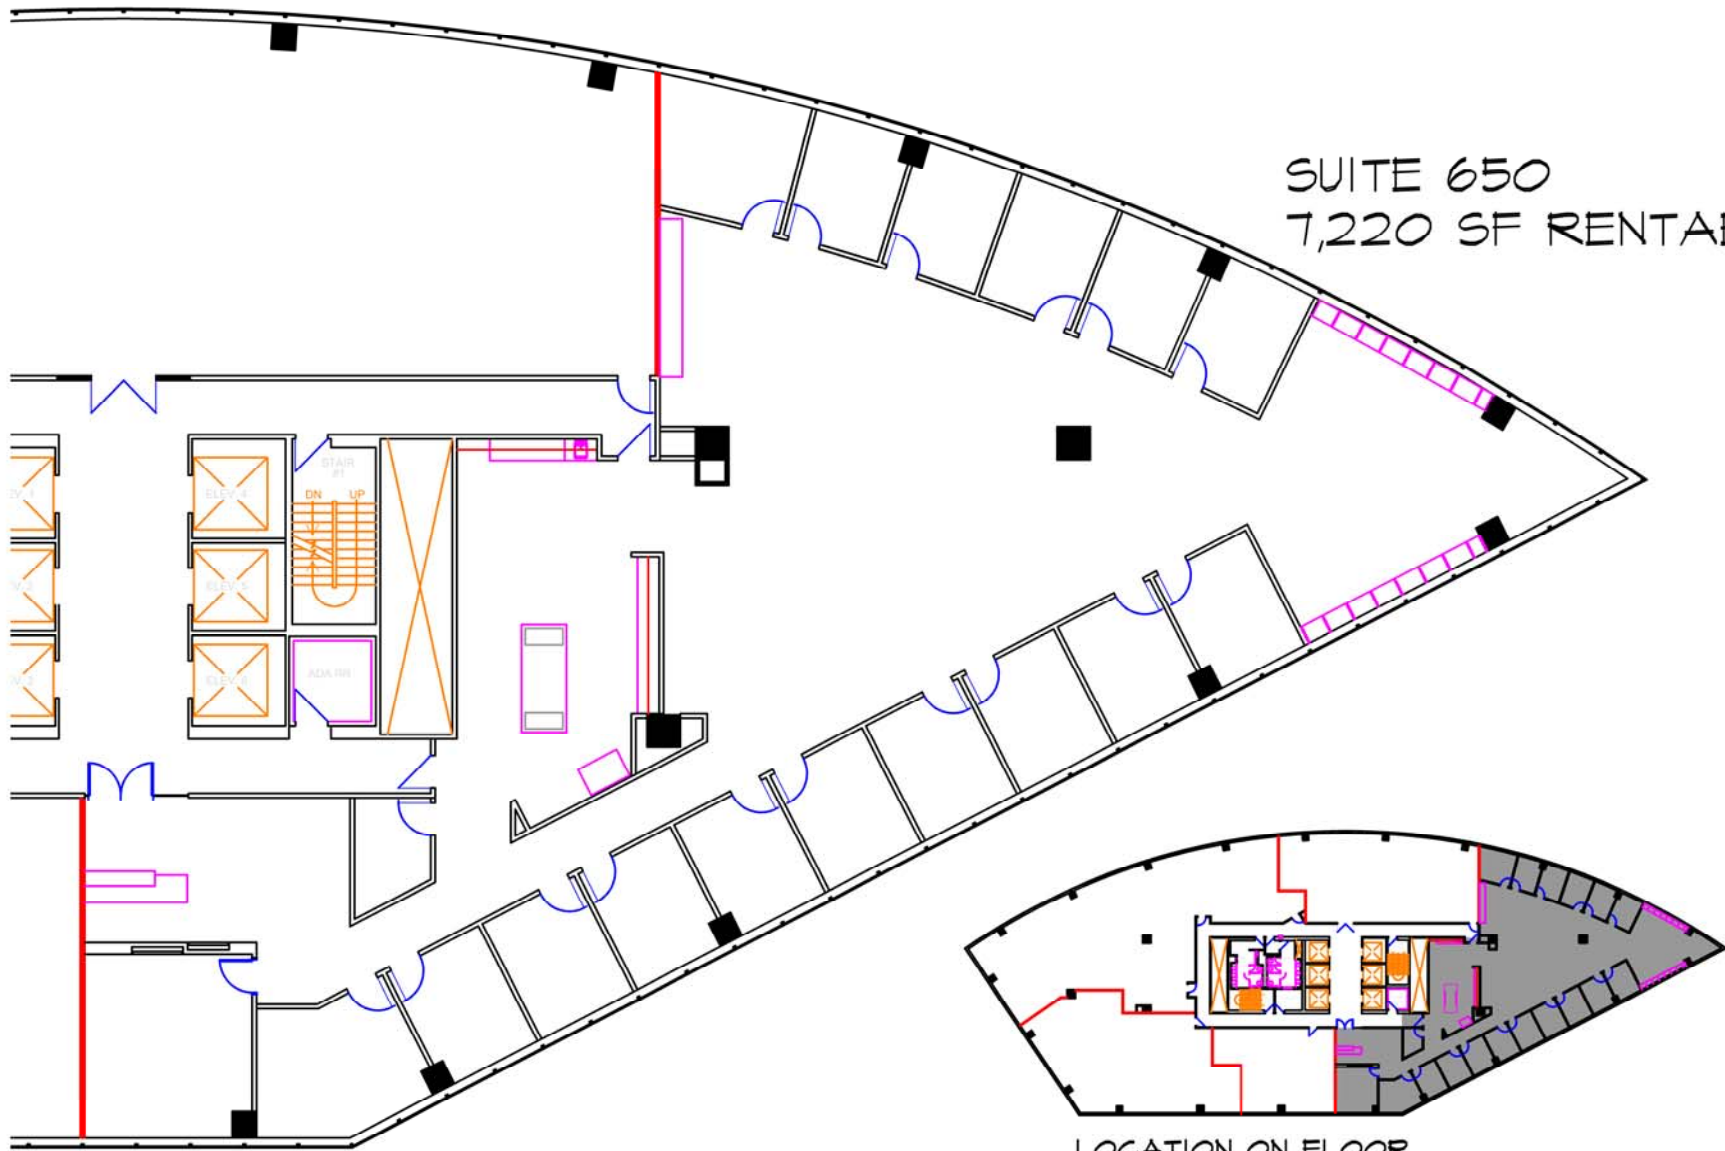

SUITE 650  
7,220 SF RENTABLE

LOCATION ON FLOOR

40 CORPORATE WOODS  
9401 Indian Creek Parkway  
Overland Park, Kansas 66210

BLOCK REAL ESTATE SERVICES, LLC  
913.451.4466  
www.corporatewoods.com