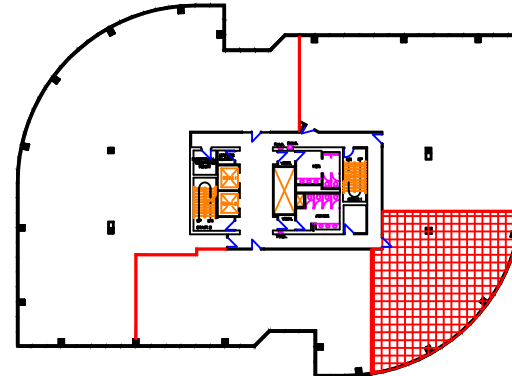

SUITE 360  
2,226 SF RENTABLE

LOCATION ON FLOOR

THIRD FLOOR

9 CORPORATE WOODS  
9200 Indian Creek Parkway  
Overland Park, Kansas 66210

BLOCK REAL ESTATE SERVICES, LLC  
913.451.4466  
www.corporatewoods.com