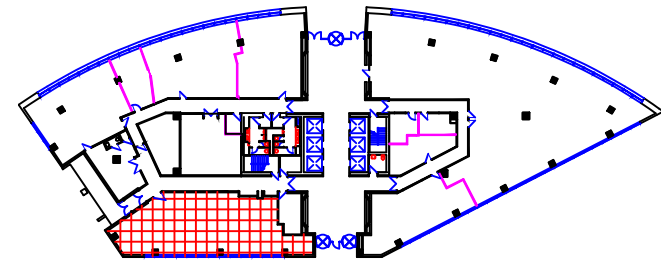

SUITE 160  
2,232 SF USABLE  
2,500 SF RENTABLE

LOCATION ON THE 1ST FLOOR

40 CORPORATE WOODS  
9401 Indian Creek Parkway  
Overland Park, Kansas 66210

BLOCK REAL ESTATE SERVICES, LLC  
913.451.4466  
[www.corporatewoods.com](http://www.corporatewoods.com)