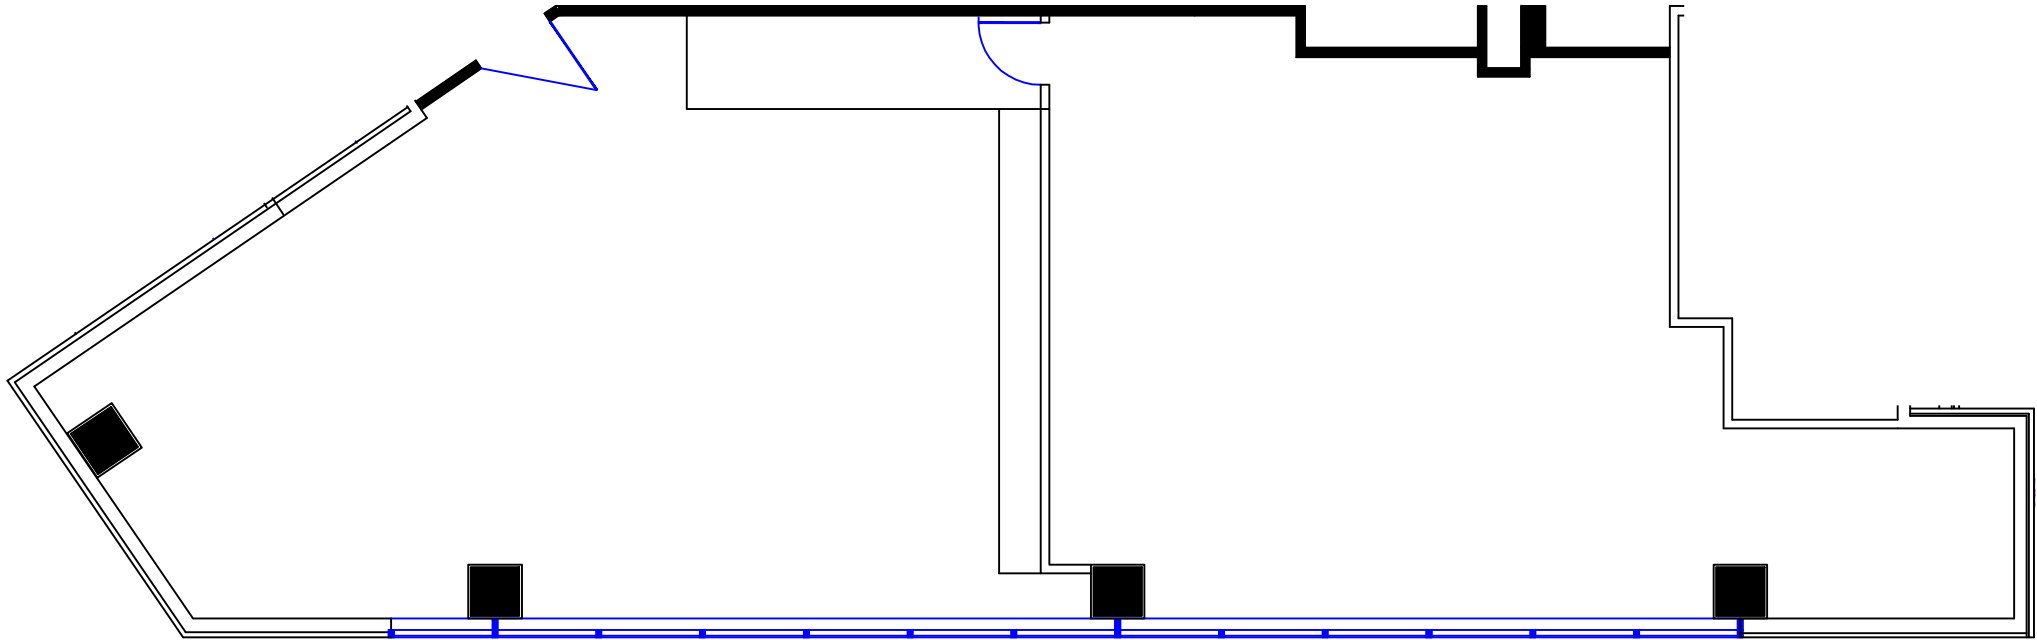

SUITE 160  
2,232 SF USABLE  
2,500 SF RENTABLE

LOCATION ON THE 1ST FLOOR

40 CORPORATE WOODS  
9401 Indian Creek Parkway  
Overland Park, Kansas 66210

BLOCK REAL ESTATE SERVICES, LLC  
913.451.4466  
[www.corporatewoods.com](http://www.corporatewoods.com)