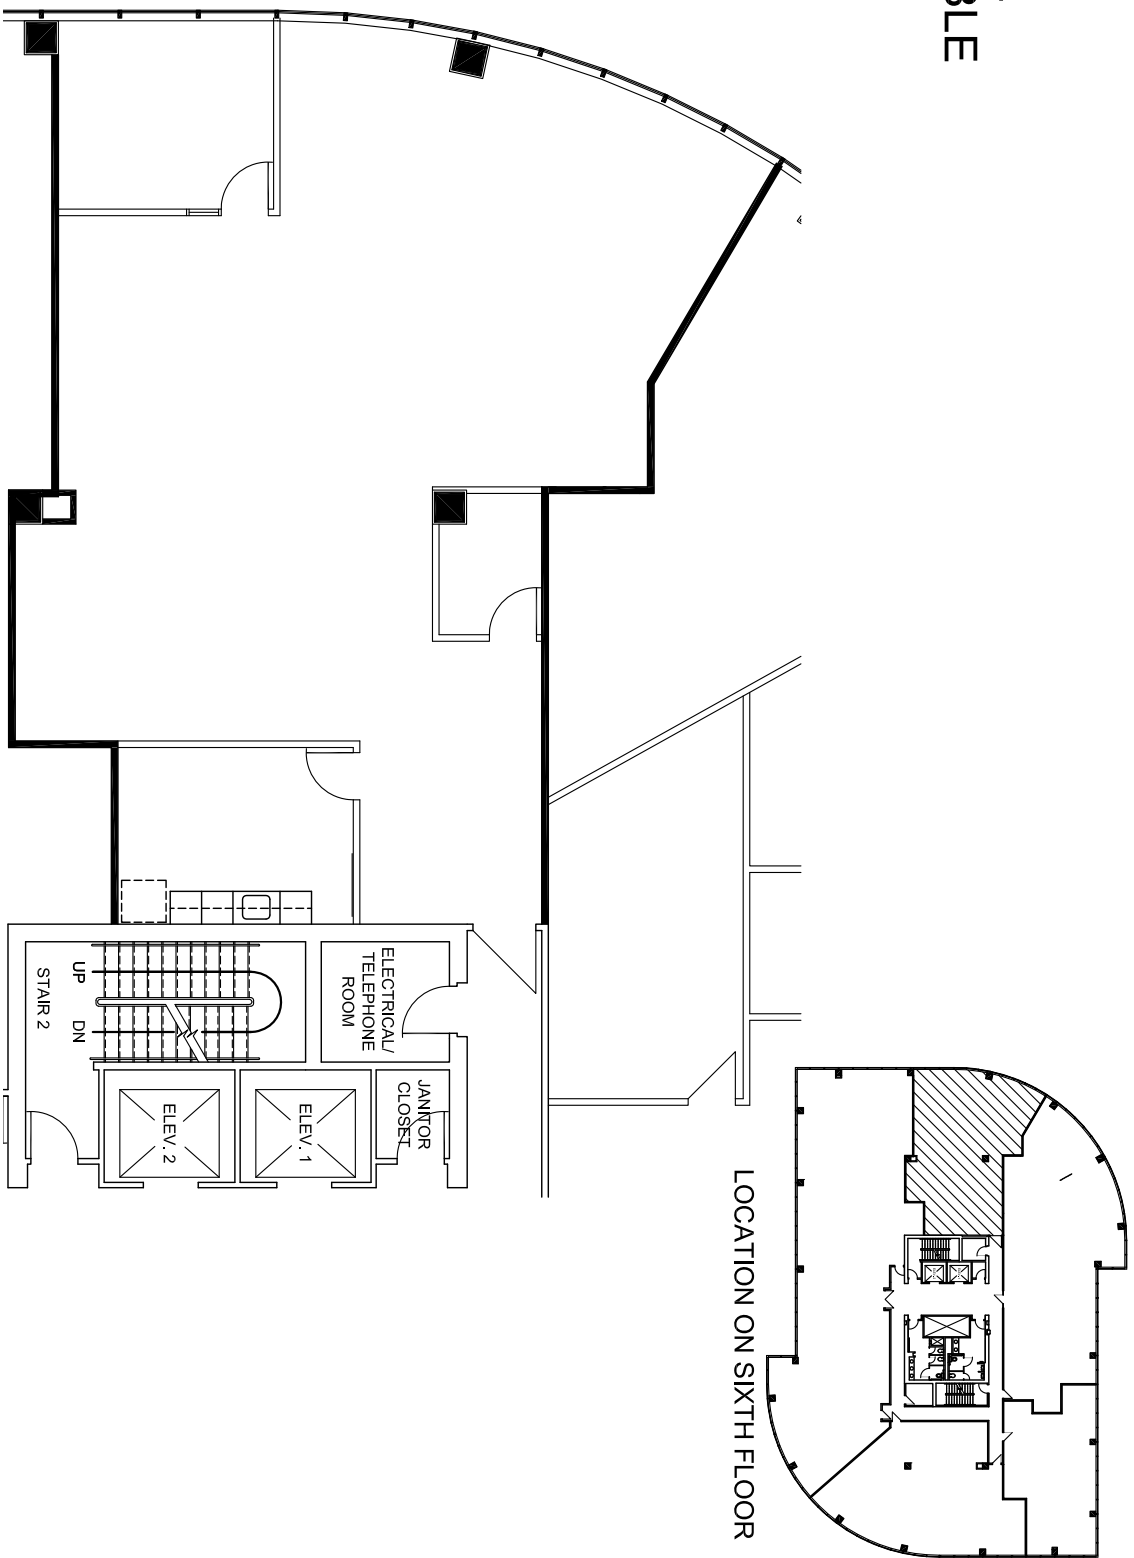

SUITE 640
2062 SF USABLE
2300 SF RENTABLE

9 CORPORATE WOODS
9200 Indian Creek Parkway
Overland Park, Kansas 66210

BLOCK REAL ESTATE SERVICES, LLC
913.451.4466
www.corporatewoods.com